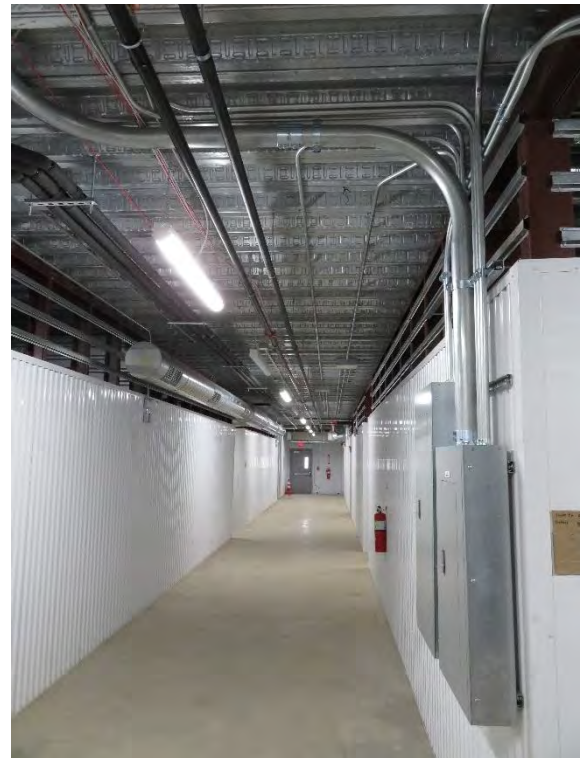

Coles Collision

Complete electrical install - Industrial

New Construction 14,000 ft.²

800-Amp, 120-208v, 3-phase

Specialized wiring for custom made Italian machinery

Custom designed and careful execution with owner

Plaza 15 Indoor Storage

Complete electrical install – Large Commercial

New Construction 80,000 ft.²

Fully climate-controlled storage facility with 600-amp HVAC system.

100% LED with motion sensors.

Custom on-site hydraulic pipe bending for all large EMT conduits.

Fully addressable fire alarm

Full-coverage, streaming, high def camera system covering entire plant

760 Broadway Apartments, Downtown Albany

Complete Electrical Install – Multifamily Residential

New Construction 864,000 ft.²